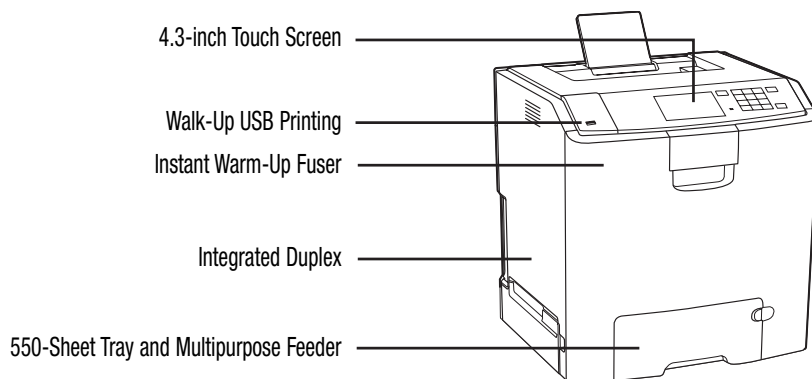

Lexmark CS748de Ordering information

- Standard
- Optional

Compatible with Lexmark CS748de colour laser printer

<table border="0"> <tr> <td>Part #</td> <td>Model</td> </tr> <tr> <td>41H0150</td> <td>Lexmark CS748de</td> </tr> <tr> <td>Part #</td> <td>Laser Toner/Print Cartridge</td> </tr> <tr> <td>24B5578</td> <td>CS748 Black High Yield Return Program Toner Cartridge</td> </tr> <tr> <td>24B5579</td> <td>CS748 Cyan High Yield Return Program Toner Cartridge</td> </tr> <tr> <td>24B5580</td> <td>CS748 Magenta High Yield Return Program Toner Cartridge</td> </tr> <tr> <td>24B5581</td> <td>CS748 Yellow High Yield Return Program Toner Cartridge</td> </tr> <tr> <td>C734X20G</td> <td>Photoconductor Unit</td> </tr> <tr> <td>C734X24G</td> <td>Photoconductor Unit, 4-Pack</td> </tr> <tr> <td>C734X77G</td> <td>Waste Toner Box</td> </tr> <tr> <td>C746H2KG</td> <td>C746, C748 Black High Yield Toner Cartridge</td> </tr> <tr> <td>C748H2CG</td> <td>C748 Cyan High Yield Toner Cartridge</td> </tr> <tr> <td>C748H2MG</td> <td>C748 Magenta High Yield Toner Cartridge</td> </tr> <tr> <td>C748H2YG</td> <td>C748 Yellow High Yield Toner Cartridge</td> </tr> <tr> <td>C734X44G</td> <td>Photoconductor Unit, 4-Pack TAA</td> </tr> <tr> <td>24B5807</td> <td>CS736, XS73x Black High Yield Return Program Toner Cartridge</td> </tr> <tr> <td>24B5804</td> <td>CS736, XS73x Cyan High Yield Return Program Toner Cartridge</td> </tr> <tr> <td>24B5805</td> <td>CS736, XS73x Magenta High Yield Return Program Toner Cartridge</td> </tr> <tr> <td>24B5806</td> <td>CS736, XS73x Yellow High Yield Return Program Toner Cartridge</td> </tr> <tr> <td>Part #</td> <td>Paper Handling</td> </tr> <tr> <td>27S2100</td> <td>550-Sheet Drawer</td> </tr> <tr> <td>27S2400</td> <td>2000-Sheet High Capacity Feeder</td> </tr> </table>	<table border="0"> <tr> <td>27S2650</td> <td>550-Sheet Specialty Media Drawer</td> </tr> <tr> <td>27S2190</td> <td>4.8 inch (12.2 cm) Spacer</td> </tr> <tr> <td>Part #</td> <td>Furniture</td> </tr> <tr> <td>30S2765</td> <td>Swivel Cabinet</td> </tr> <tr> <td>34T5114</td> <td>C74x, X74x Caster Base</td> </tr> <tr> <td>Part #</td> <td>Memory Options</td> </tr> <tr> <td>1025041</td> <td>256MB DDR2-DRAM</td> </tr> <tr> <td>1025042</td> <td>512MB DDR2-DRAM</td> </tr> <tr> <td>1025043</td> <td>1024MB DDR2-DRAM</td> </tr> <tr> <td>14F0245</td> <td>256MB Flash Card</td> </tr> <tr> <td>27X0014</td> <td>160+ GB Hard Disk</td> </tr> <tr> <td>30G0287</td> <td>Arabic Font Card</td> </tr> <tr> <td>30G0828</td> <td>Japanese Font Card</td> </tr> <tr> <td>30G0825</td> <td>Korean Font Card</td> </tr> <tr> <td>30G0826</td> <td>Simplified Chinese Font Card</td> </tr> <tr> <td>30G0827</td> <td>Traditional Chinese Font Card</td> </tr> <tr> <td>Part #</td> <td>Application Solutions</td> </tr> <tr> <td>57X9000</td> <td>Lexmark PrintCryption Card</td> </tr> <tr> <td>41H0198</td> <td>C748 Card for IPDS</td> </tr> <tr> <td>41H0199</td> <td>C748 Card for PRESCRIBE Emulation</td> </tr> <tr> <td>41H0197</td> <td>C748 Forms and Bar Code Card</td> </tr> <tr> <td>57X0020</td> <td>PKI Authentication App for eSF Capable Devices</td> </tr> </table>	<table border="0"> <tr> <td>30S3996</td> <td>Large Pod for PKI Card Reader</td> </tr> <tr> <td>Part #</td> <td>Connectivity</td> </tr> <tr> <td>27X0025</td> <td>MarkNet N8250 802.11b/g/n Wireless Print Server</td> </tr> <tr> <td>14F0037</td> <td>MarkNet™ N8020 Gigabit Ethernet Print Server</td> </tr> <tr> <td>1021294</td> <td>USB (2 Meter) Cable</td> </tr> <tr> <td>14F0000</td> <td>Parallel 1284-B Interface Card</td> </tr> <tr> <td>14F0100</td> <td>RS-232C Serial Interface Card</td> </tr> <tr> <td>Part #</td> <td>User Replaceable Parts</td> </tr> <tr> <td>40X5168</td> <td>Pick Tire</td> </tr> <tr> <td>40X5152</td> <td>Pick Tire, Specialty Media Drawer</td> </tr> <tr> <td>40X8110</td> <td>C74x, X74x Fuser Maintenance 110-120V</td> </tr> <tr> <td>40X8111</td> <td>C74x, X74x Fuser Maintenance 220-240V</td> </tr> <tr> <td>40X8307</td> <td>C74x, X74x Transfer Belt Maintenance Kit</td> </tr> </table>