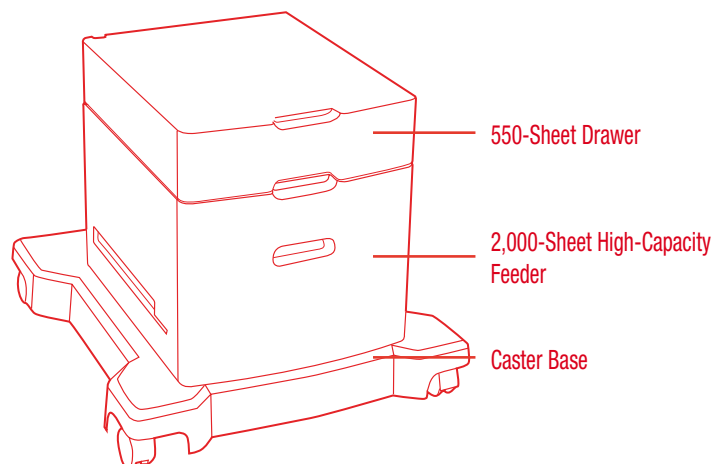

Lexmark CS748de Ordering information

- Standard
- Optional

Compatible with Lexmark CS748de colour laser printer

<table border="0"> <tr> <td>Part #</td> <td>Model</td> </tr> <tr> <td>41H0150</td> <td>Lexmark CS748de</td> </tr> <tr> <td>Part #</td> <td>Laser Toner/Print Cartridge</td> </tr> <tr> <td>24B5578</td> <td>CS748 Black High Yield Return Program Toner Cartridge</td> </tr> <tr> <td>24B5579</td> <td>CS748 Cyan High Yield Return Program Toner Cartridge</td> </tr> <tr> <td>24B5580</td> <td>CS748 Magenta High Yield Return Program Toner Cartridge</td> </tr> <tr> <td>24B5581</td> <td>CS748 Yellow High Yield Return Program Toner Cartridge</td> </tr> <tr> <td>C734X20G</td> <td>Photoconductor Unit</td> </tr> <tr> <td>C734X24G</td> <td>Photoconductor Unit, 4-Pack</td> </tr> <tr> <td>C734X77G</td> <td>Waste Toner Box</td> </tr> <tr> <td>C746H2KG</td> <td>C746, C748 Black High Yield Toner Cartridge</td> </tr> <tr> <td>C748H2CG</td> <td>C748 Cyan High Yield Toner Cartridge</td> </tr> <tr> <td>C748H2MG</td> <td>C748 Magenta High Yield Toner Cartridge</td> </tr> <tr> <td>C748H2YG</td> <td>C748 Yellow High Yield Toner Cartridge</td> </tr> <tr> <td>C734X44G</td> <td>Photoconductor Unit, 4-Pack TAA</td> </tr> <tr> <td>24B5807</td> <td>CS736, XS73x Black High Yield Return Program Toner Cartridge</td> </tr> <tr> <td>24B5804</td> <td>CS736, XS73x Cyan High Yield Return Program Toner Cartridge</td> </tr> <tr> <td>24B5805</td> <td>CS736, XS73x Magenta High Yield Return Program Toner Cartridge</td> </tr> <tr> <td>24B5806</td> <td>CS736, XS73x Yellow High Yield Return Program Toner Cartridge</td> </tr> <tr> <td>Part #</td> <td>Paper Handling</td> </tr> <tr> <td>27S2100</td> <td>550-Sheet Drawer</td> </tr> <tr> <td>27S2400</td> <td>2000-Sheet High Capacity Feeder</td> </tr> </table>	<table border="0"> <tr> <td>27S2650</td> <td>550-Sheet Specialty Media Drawer</td> </tr> <tr> <td>27S2190</td> <td>4.8 inch (12.2 cm) Spacer</td> </tr> <tr> <td>Part #</td> <td>Furniture</td> </tr> <tr> <td>30S2765</td> <td>Swivel Cabinet</td> </tr> <tr> <td>34T5114</td> <td>C74x, X74x Caster Base</td> </tr> <tr> <td>Part #</td> <td>Memory Options</td> </tr> <tr> <td>1025041</td> <td>256MB DDR2-DRAM</td> </tr> <tr> <td>1025042</td> <td>512MB DDR2-DRAM</td> </tr> <tr> <td>1025043</td> <td>1024MB DDR2-DRAM</td> </tr> <tr> <td>14F0245</td> <td>256MB Flash Card</td> </tr> <tr> <td>27X0014</td> <td>160+ GB Hard Disk</td> </tr> <tr> <td>30G0287</td> <td>Arabic Font Card</td> </tr> <tr> <td>30G0828</td> <td>Japanese Font Card</td> </tr> <tr> <td>30G0825</td> <td>Korean Font Card</td> </tr> <tr> <td>30G0826</td> <td>Simplified Chinese Font Card</td> </tr> <tr> <td>30G0827</td> <td>Traditional Chinese Font Card</td> </tr> <tr> <td>Part #</td> <td>Application Solutions</td> </tr> <tr> <td>57X9000</td> <td>Lexmark PrintCryption Card</td> </tr> <tr> <td>41H0198</td> <td>C748 Card for IPDS</td> </tr> <tr> <td>41H0199</td> <td>C748 Card for PRESCRIBE Emulation</td> </tr> <tr> <td>41H0197</td> <td>C748 Forms and Bar Code Card</td> </tr> <tr> <td>57X0020</td> <td>PKI Authentication App for eSF Capable Devices</td> </tr> </table>	<table border="0"> <tr> <td>30S3996</td> <td>Large Pod for PKI Card Reader</td> </tr> <tr> <td>Part #</td> <td>Connectivity</td> </tr> <tr> <td>27X0025</td> <td>MarkNet N8250 802.11b/g/n Wireless Print Server</td> </tr> <tr> <td>14F0037</td> <td>MarkNet™ N8020 Gigabit Ethernet Print Server</td> </tr> <tr> <td>1021294</td> <td>USB (2 Meter) Cable</td> </tr> <tr> <td>14F0000</td> <td>Parallel 1284-B Interface Card</td> </tr> <tr> <td>14F0100</td> <td>RS-232C Serial Interface Card</td> </tr> <tr> <td>Part #</td> <td>User Replaceable Parts</td> </tr> <tr> <td>40X5168</td> <td>Pick Tire</td> </tr> <tr> <td>40X5152</td> <td>Pick Tire, Specialty Media Drawer</td> </tr> <tr> <td>40X8110</td> <td>C74x, X74x Fuser Maintenance 110-120V</td> </tr> <tr> <td>40X8111</td> <td>C74x, X74x Fuser Maintenance 220-240V</td> </tr> <tr> <td>40X8307</td> <td>C74x, X74x Transfer Belt Maintenance Kit</td> </tr> </table>