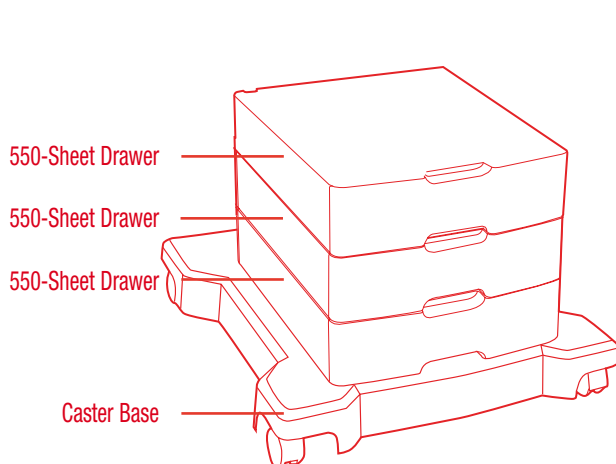

Lexmark CS748de Ordering information

- Standard
- Optional

Compatible with Lexmark CS748de colour laser printer

<table border="0"> <tr> <td>Part #</td> <td>Model</td> </tr> <tr> <td>41H0150</td> <td>Lexmark CS748de</td> </tr> <tr> <td>Part #</td> <td>Laser Toner/Print Cartridge</td> </tr> <tr> <td>24B5578</td> <td>CS748 Black High Yield Return Program Toner Cartridge</td> </tr> <tr> <td>24B5579</td> <td>CS748 Cyan High Yield Return Program Toner Cartridge</td> </tr> <tr> <td>24B5580</td> <td>CS748 Magenta High Yield Return Program Toner Cartridge</td> </tr> <tr> <td>24B5581</td> <td>CS748 Yellow High Yield Return Program Toner Cartridge</td> </tr> <tr> <td>C734X20G</td> <td>Photoconductor Unit</td> </tr> <tr> <td>C734X24G</td> <td>Photoconductor Unit, 4-Pack</td> </tr> <tr> <td>C734X77G</td> <td>Waste Toner Box</td> </tr> <tr> <td>C746H2KG</td> <td>C746, C748 Black High Yield Toner Cartridge</td> </tr> <tr> <td>C748H2CG</td> <td>C748 Cyan High Yield Toner Cartridge</td> </tr> <tr> <td>C748H2MG</td> <td>C748 Magenta High Yield Toner Cartridge</td> </tr> <tr> <td>C748H2YG</td> <td>C748 Yellow High Yield Toner Cartridge</td> </tr> <tr> <td>C734X44G</td> <td>Photoconductor Unit, 4-Pack TAA</td> </tr> <tr> <td>24B5807</td> <td>CS736, XS73x Black High Yield Return Program Toner Cartridge</td> </tr> <tr> <td>24B5804</td> <td>CS736, XS73x Cyan High Yield Return Program Toner Cartridge</td> </tr> <tr> <td>24B5805</td> <td>CS736, XS73x Magenta High Yield Return Program Toner Cartridge</td> </tr> <tr> <td>24B5806</td> <td>CS736, XS73x Yellow High Yield Return Program Toner Cartridge</td> </tr> <tr> <td>Part #</td> <td>Paper Handling</td> </tr> <tr> <td>27S2100</td> <td>550-Sheet Drawer</td> </tr> <tr> <td>27S2400</td> <td>2000-Sheet High Capacity Feeder</td> </tr> </table>	<table border="0"> <tr> <td>27S2650</td> <td>550-Sheet Specialty Media Drawer</td> </tr> <tr> <td>27S2190</td> <td>4.8 inch (12.2 cm) Spacer</td> </tr> <tr> <td>Part #</td> <td>Furniture</td> </tr> <tr> <td>30S2765</td> <td>Swivel Cabinet</td> </tr> <tr> <td>34T5114</td> <td>C74x, X74x Caster Base</td> </tr> <tr> <td>Part #</td> <td>Memory Options</td> </tr> <tr> <td>1025041</td> <td>256MB DDR2-DRAM</td> </tr> <tr> <td>1025042</td> <td>512MB DDR2-DRAM</td> </tr> <tr> <td>1025043</td> <td>1024MB DDR2-DRAM</td> </tr> <tr> <td>14F0245</td> <td>256MB Flash Card</td> </tr> <tr> <td>27X0014</td> <td>160+ GB Hard Disk</td> </tr> <tr> <td>30G0287</td> <td>Arabic Font Card</td> </tr> <tr> <td>30G0828</td> <td>Japanese Font Card</td> </tr> <tr> <td>30G0825</td> <td>Korean Font Card</td> </tr> <tr> <td>30G0826</td> <td>Simplified Chinese Font Card</td> </tr> <tr> <td>30G0827</td> <td>Traditional Chinese Font Card</td> </tr> <tr> <td>Part #</td> <td>Application Solutions</td> </tr> <tr> <td>57X9000</td> <td>Lexmark PrintCryption Card</td> </tr> <tr> <td>41H0198</td> <td>C748 Card for IPDS</td> </tr> <tr> <td>41H0199</td> <td>C748 Card for PRESCRIBE Emulation</td> </tr> <tr> <td>41H0197</td> <td>C748 Forms and Bar Code Card</td> </tr> <tr> <td>57X0020</td> <td>PKI Authentication App for eSF Capable Devices</td> </tr> </table>	<table border="0"> <tr> <td>30S3996</td> <td>Large Pod for PKI Card Reader</td> </tr> <tr> <td>Part #</td> <td>Connectivity</td> </tr> <tr> <td>27X0025</td> <td>MarkNet N8250 802.11b/g/n Wireless Print Server</td> </tr> <tr> <td>14F0037</td> <td>MarkNet™ N8020 Gigabit Ethernet Print Server</td> </tr> <tr> <td>1021294</td> <td>USB (2 Meter) Cable</td> </tr> <tr> <td>14F0000</td> <td>Parallel 1284-B Interface Card</td> </tr> <tr> <td>14F0100</td> <td>RS-232C Serial Interface Card</td> </tr> <tr> <td>Part #</td> <td>User Replaceable Parts</td> </tr> <tr> <td>40X5168</td> <td>Pick Tire</td> </tr> <tr> <td>40X5152</td> <td>Pick Tire, Specialty Media Drawer</td> </tr> <tr> <td>40X8110</td> <td>C74x, X74x Fuser Maintenance 110-120V</td> </tr> <tr> <td>40X8111</td> <td>C74x, X74x Fuser Maintenance 220-240V</td> </tr> <tr> <td>40X8307</td> <td>C74x, X74x Transfer Belt Maintenance Kit</td> </tr> </table>